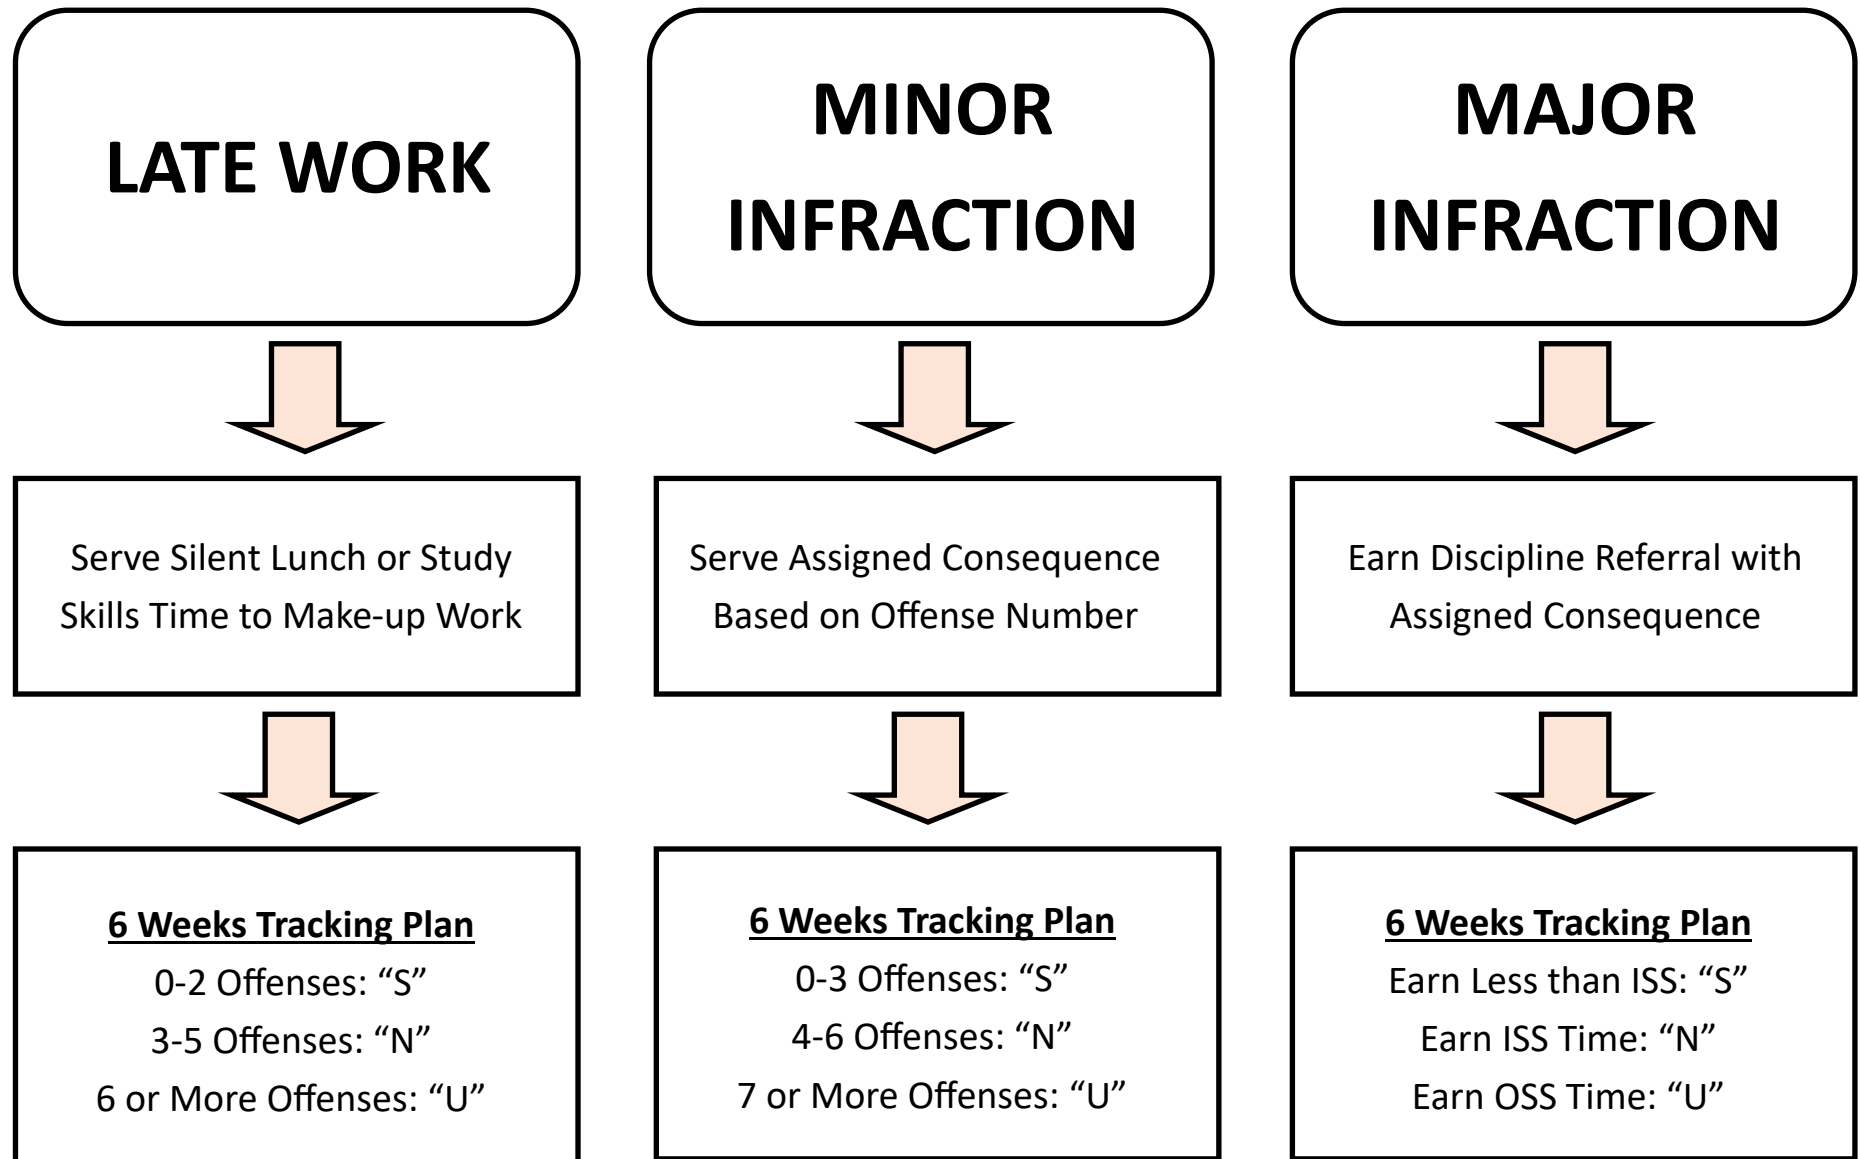

AWTREY VIKINGS CONDUCT GRADE CHOICE PATHWAYS

Semester conduct grades will be derived from the three progress report period conduct grades.
Please refer to the Late Work, Minor Infractions and Major Infractions Plans on our school website.